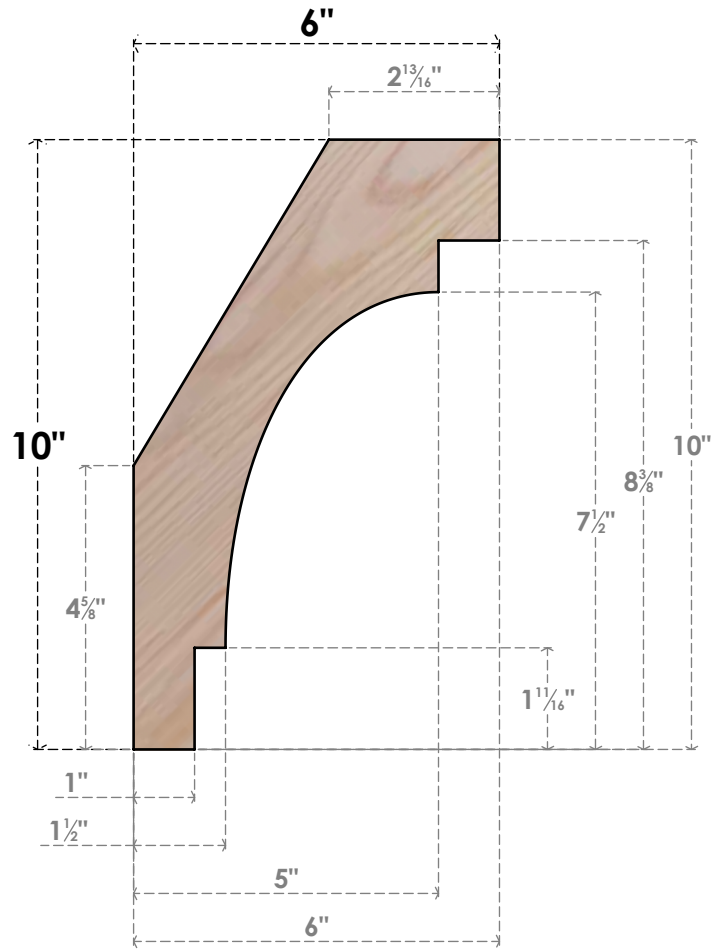

BRC06X06X10MRC00SDF

5 1/2"W X 6"D X 10"H MERCED SMOOTH BRACE, DOUGLAS FIR

SIDE

FRONT

EKENA MILLWORK
 2300 WEST MAIN ST.
 CLARKSVILLE, TX 75426
 TOLL FREE: 866-607-0453
 WWW.EKENAMILLWORK.COM

NOTES

1. INSTALLATION TO BE COMPLETED IN ACCORDANCE WITH MANUFACTURER'S SPECIFICATIONS.
2. DRAWING MAY NOT BE TO SCALE
3. THIS DRAWING IS INTENDED FOR DESIGN AND PLANNING PURPOSES ONLY.
4. ALL INFORMATION CONTAINED HEREIN WAS CURRENT AT THE TIME OF DEVELOPMENT BUT MUST BE REVIEWED AND APPROVED BY THE PRODUCT MANUFACTURER TO BE CONSIDERED ACCURATE.
5. PRODUCTS ARE NOT KILN DRIED. THIS ITEM IS UNIQUE AND WILL CONTAIN THE NATURAL VARIATIONS THAT THE WOOD SPECIES OFFERS. THIS MAY RESULT IN VARIATIONS UP TO 1/4"